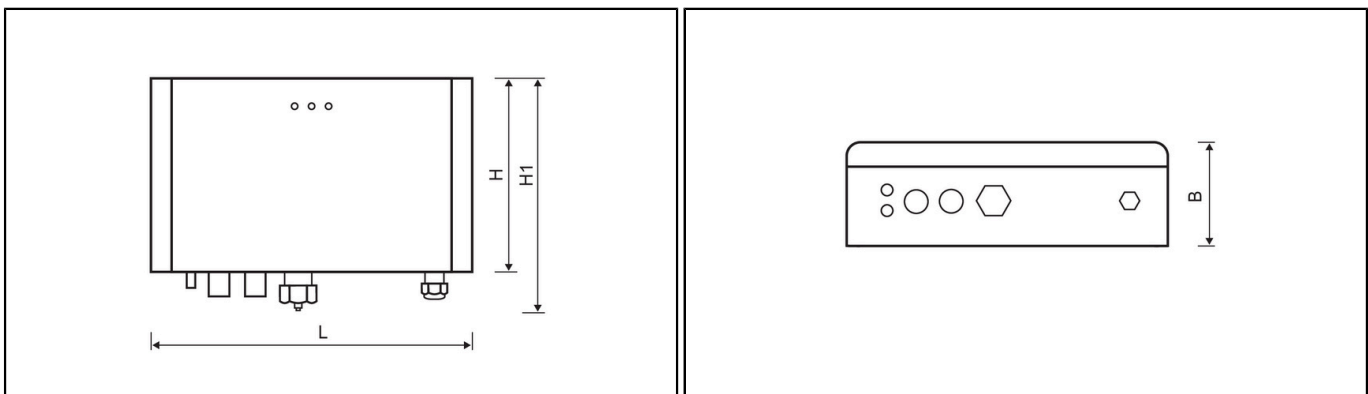

GENERAL

IZAR RDC Premium 2	
Capacity	Up to 50,000 devices with radio
Housing	Light grey metal housing, lockable
Supported media	Independent of media
Antenna	2 N connections
Data granularity	Individual adjustable (5 minutes - 24 hours)
Range of reception	Up to 11 km outdoors, dependent on used antenna and location

DIMENSIONS

IZAR RDC Premium 2			
Length	L	mm	280
Width	B	mm	90
Height	H	mm	170
Height	H1	mm	205
Weight		kg	3.8