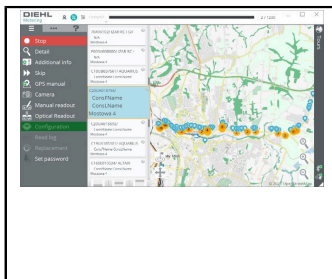

GENERAL FEATURES

- Interactive map for meter location to simplify tour reading
- Dashboard for quick access to tours and configuration
- XLSX import and export of up to 200 meters/tour (expandable to 2,000 meters with XLSX 2000 module)
- Meter replacement management together with IZAR PLUS PORTAL / IZAR@NET 2
- Configuration of meters, modules and system devices incl. function to create, save and apply profiles

AVAILABLE MODULES

IZAR@MOBILE 2 for Android™	
IZAR@MOBILE 2 - Mobile Reading	XLSX export and import of a tour with up to 200 meters for mobile reading, incl. SET Expert module
IZAR@MOBILE 2 - XLSX 2000	Expands the XLSX export and import of a tour up to 2,000 meters
IZAR@MOBILE 2 - SET Expert	Configuration of meters and system devices via IZAR BT OH or M-Bus master IZAR CENTER

APPLICATION SCREENSHOTS - 8 AND 5 INCH DEVICES

Dashboard - 8 inch

Dashboard - 5 inch

Map overview - 8 inch

Map overview - 5 inch

Please note that the 8 inch version is usable only in landscape mode and the 5 inch version only in portrait mode.