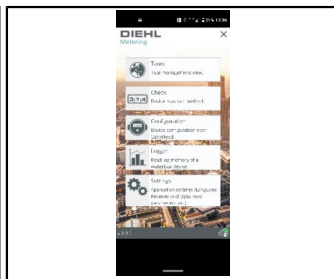

Dashboard - 5 inch