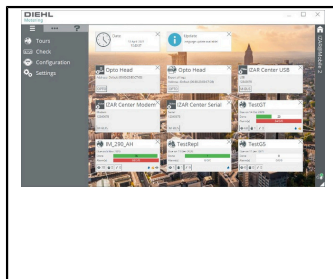

IZAR@MOBILE 2 FOR ANDROID™

SOFTWARE

SYSTEM REQUIREMENTS

General requirements:

- Android version: 9 or higher version of Android

Hardware requirements:

- Display 1024x768 pixels minimum
- Android version: quad-core processor 1 GHz minimum / 4 GB RAM minimum
- 10 GB free disk space
- Integrated GPS for full map support
- Bluetooth® interface for communication with IZAR BT OH, IZAR BT RECEIVER, IZAR RDC MOTION or IZAR STELLA MOTION
- GPS/LTE, LAN, WLAN interface for IZAR@NET 2 connection
- USB, LAN, RS232 or modem to communicate with IZAR CENTER M-Bus master

GENERAL FEATURES

- Interactive map for meter location to simplify tour reading
- Dashboard for quick access to tours and configuration
- XLSX import and export of up to 200 meters/tour (expandable to 2,000 meters with XLSX 2000 module)
- Meter replacement management together with IZAR PLUS PORTAL / IZAR@NET 2
- Configuration of meters, modules and system devices incl. function to create, save and apply profiles

AVAILABLE MODULES

IZAR@MOBILE 2 for Android™	
IZAR@MOBILE 2 - Mobile Reading	XLSX export and import of a tour with up to 200 meters for mobile reading, incl. SET Expert module
IZAR@MOBILE 2 - XLSX 2000	Expands the XLSX export and import of a tour up to 2,000 meters
IZAR@MOBILE 2 - SET Expert	Configuration of meters and system devices via IZAR BT OH or M-Bus master IZAR CENTER

APPLICATION SCREENSHOTS - 8 AND 5 INCH DEVICES

Dashboard - 8 inch