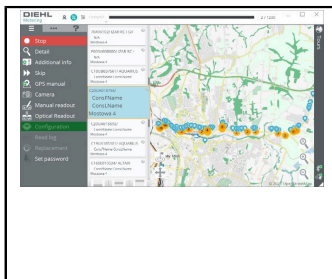

## GENERAL FEATURES

- Interactive map for meter location to simplify tour reading
- Dashboard for quick access to tours and configuration
- XLSX import and export of up to 200 meters/tour (expandable to 2,000 meters with XLSX 2000 module)
- Meter replacement management together with IZAR PLUS PORTAL / IZAR@NET 2
- Configuration of meters, modules and system devices incl. function to create, save and apply profiles

## AVAILABLE MODULES

IZAR@MOBILE 2 for Android™	
IZAR@MOBILE 2 - Mobile Reading	XLSX export and import of a tour with up to 200 meters for mobile reading, incl. SET Expert module
IZAR@MOBILE 2 - XLSX 2000	Expands the XLSX export and import of a tour up to 2,000 meters
IZAR@MOBILE 2 - SET Expert	Configuration of meters and system devices via IZAR BT OH or M-Bus master IZAR CENTER

## APPLICATION SCREENSHOTS - 8 AND 5 INCH DEVICES

Dashboard - 8 inch

Dashboard - 5 inch

Map overview - 8 inch

Map overview - 5 inch

Please note that the 8 inch version is usable only in landscape mode and the 5 inch version only in portrait mode.