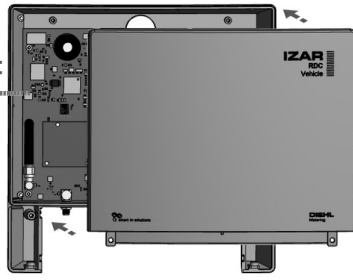

# IZAR RDC VEHICLE/Light

**PROG**

Serial port  
HE-10

IZAR RDC VEHICLE Light

IZAR@RDCBV Config

Bluetooth  
4.0  
Low Energy

IZAR RDC VEHICLE