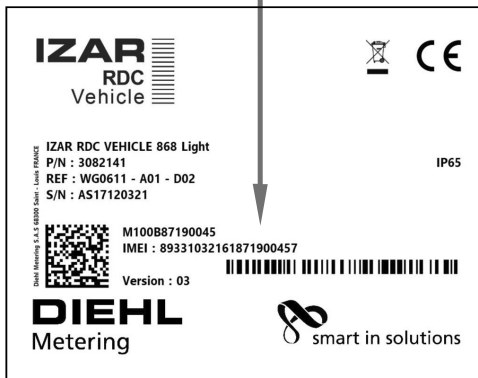

Art n° 3089416 - 03/2023

Diehl Metering S.A.S 68300 Saint-Louis FRANCE

www.diehl.com/metering