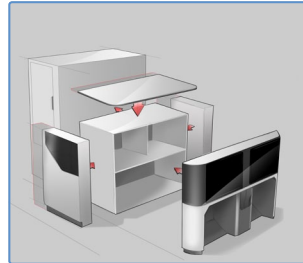

Front Row Monument

A fully tailor-made, high-quality product completing the environment of the first row business class seat. Easily adapted in color, shape, and material to all business class seats, aircraft platforms, and industrial design definitions.

Technical Data

Aircraft models	all passenger aircraft
Seat manufacturer	all seat manufacturers
Seat type	focus on business class seats
Seat layout	all seat layouts
IFE system	all certified IFE systems
Dimensions	adapted to customer requirements
Weight	optimized for specified size and functionality

Want to know more about our products and their availability? Please contact us!

Diehl Aviation | Sales | Hein-Sass-Weg 41 | 21129 Hamburg | Germany | Tel: +49 40 74 314-0

www.diehl.com/aviation