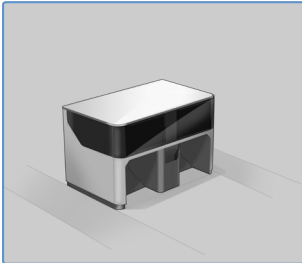

Front Row Monument

A fully tailor-made, high-quality product completing the environment of the first row business class seat. Easily adapted in color, shape, and material to all business class seats, aircraft platforms, and industrial design definitions.

Technical Data

Aircraft models	all passenger aircraft
Seat manufacturer	all seat manufacturers
Seat type	focus on business class seats
Seat layout	all seat layouts
IFE system	all certified IFE systems
Dimensions	adapted to customer requirements
Weight	optimized for specified size and functionality

Want to know more about our products and their availability? Please contact us!

Diehl Aviation | Sales | Hein-Sass-Weg 41 | 21129 Hamburg | Germany | Tel: +49 40 74 314-0

www.diehl.com/aviation