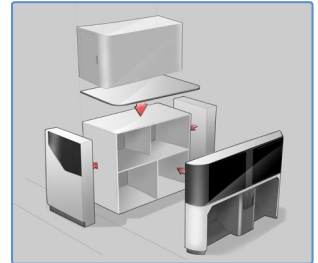

Front Row Monument

A fully tailor-made, high-quality product completing the environment of the first row business class seat. Easily adapted in color, shape, and material to all business class seats, aircraft platforms, and industrial design definitions.

Technical Data

Aircraft models	all passenger aircraft
Seat manufacturer	all seat manufacturers
Seat type	focus on business class seats
Seat layout	all seat layouts
IFE system	all certified IFE systems
Dimensions	adapted to customer requirements
Weight	optimized for specified size and functionality

Want to know more about our products and their availability? Please contact us!

Diehl Aviation | Sales | Hein-Sass-Weg 41 | 21129 Hamburg | Germany | Tel: +49 40 74 314-0

www.diehl.com/aviation