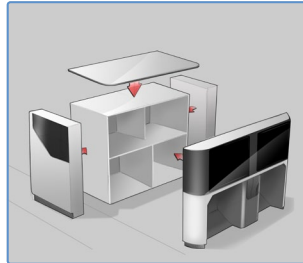

Front Row Monument

A fully tailor-made, high-quality product completing the environment of the first row business class seat. Easily adapted in color, shape, and material to all business class seats, aircraft platforms, and industrial design definitions.

Technical Data

Aircraft models	all passenger aircraft
Seat manufacturer	all seat manufacturers
Seat type	focus on business class seats
Seat layout	all seat layouts
IFE system	all certified IFE systems
Dimensions	adapted to customer requirements
Weight	optimized for specified size and functionality

Want to know more about our products and their availability? Please contact us!

Diehl Aviation | Sales | Hein-Sass-Weg 41 | 21129 Hamburg | Germany | Tel: +49 40 74 314-0

www.diehl.com/aviation