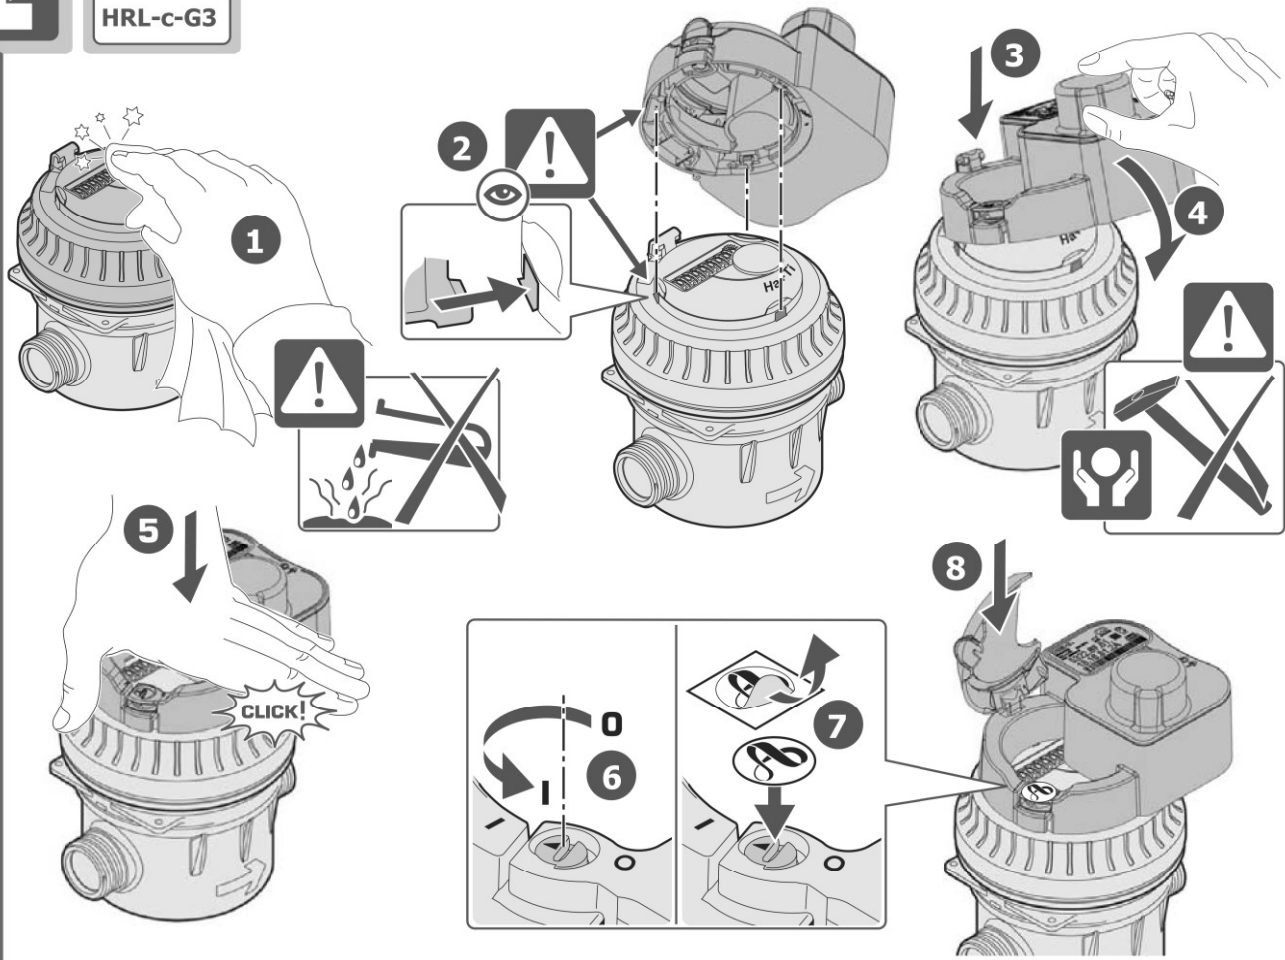

HRL-c-G3

ALTAIR

AQUARIUS

AQUILA

ARIES

AURIGA

WESAN

HRL-c-G3