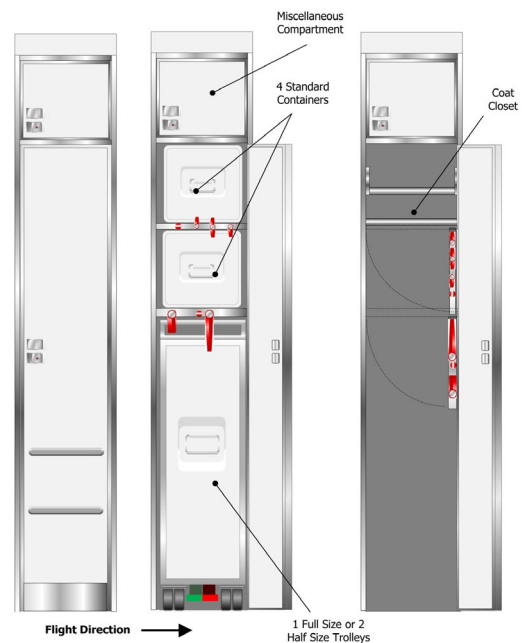

The Stowalley is a versatile monument supporting such flexibility with its easy conversion from a dry galley/shelf storage unit to a coat closet.

Benefits

- Flexible use of monuments without tools or loose parts, and no need for re-certification
- Easy updates of Trim & Finish by replacing of decor panels
- Quick adaption to altered needs due to route or season change: coat closet in winter, catering (dry galley) or shelf stowage in summer
- Trolley garage, coat closet, or shelf stowage? Just a second away!

Features

- Stowage/Dry Galley Unit interior compartments easily switched around (for change of use)
- So in summer it stores trolleys, standard containers and drawers; in the winter (the shelves are folded and) it becomes a coat closet
- Trim & Finish easily changed with new decor panels, forward and aft
- No loose parts in the easy and quick switch from dry galley to coat closet

Stowalley

A versatile cabin monument, supporting fast and easy conversion from a dry galley to a coat closet - without tools, loose parts, or certification issues

Technical Data

Aircraft models	all passenger aircraft
Height	under bin (UB) or full height (FH)
Dry galley capacity	2 half size trolleys (or 1 full size trolley) between 2 and 4 standard containers (depending on UB/FH version and aircraft type) Miscellaneous or emergency equipment compartment (FH version only)
Coat closet capacity	1 coat rod, capacity up to 15kg 4 cabin bags or flight kits
Trim & Finish	as per customer specification for visible vertical faces